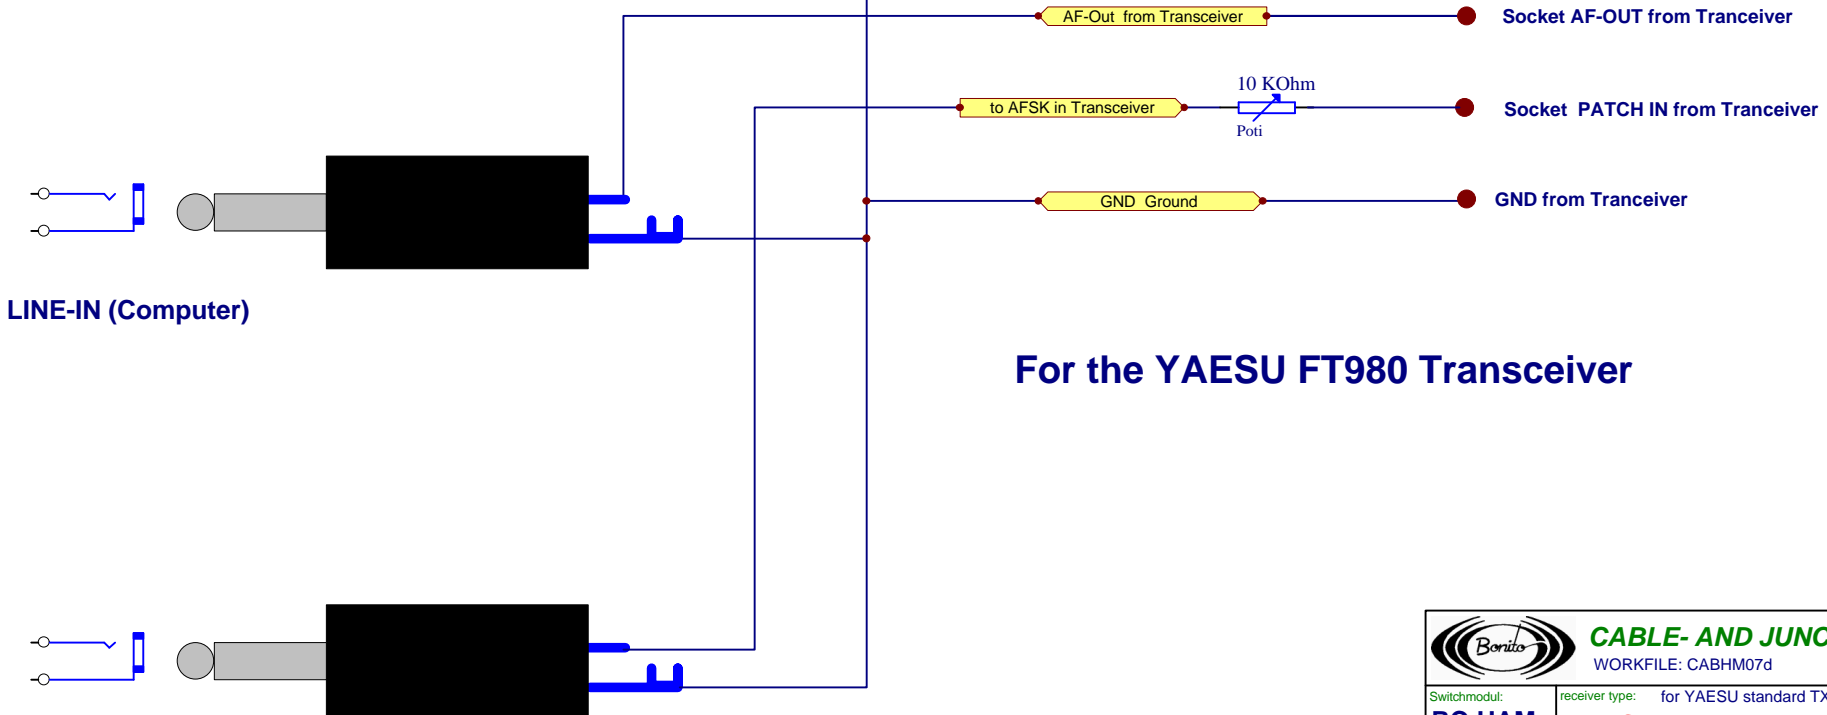

to YAESU CAT Socket

Baudrate = 4800 Baud

For the YAESU FT980 Transceiver

Speaker or LINE-Out (Computer)

 CABLE- AND JUNCTIONS Service WORKFILE: CABHM07d		
Switchmodul:	receiver type: for YAESU standard TX control	date:
RC-HAM	YAESU F980 Remote Cable	20.11.98
Intern Info: for RadioCom 3.5 Transceiver control		